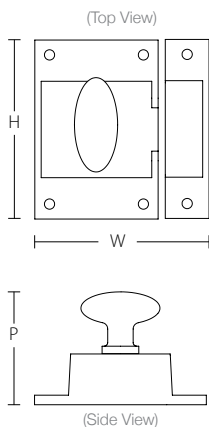

CABINET LATCH

Product Code	W x H	Projection	List Price
2270	2" x 2 1/4"	1 3/8"	\$36.00

Finish

Unlacquered Brass (US3NL) finish available for a \$20 List Price upcharge per item.

ROUND DIMPLED KNOB	Product Code	Dimension(D)	Projection(P)	List Price	Finish
	86037	1 1/4"	1 1/4"	\$16.00	 <p>Satin Brass (US4)</p> <p>Oil Rubbed Bronze (US10B)</p> <p>Satin Nickel (US15)</p>
	86213	1 3/4"	1 1/2"	\$35.00	
					
<p>Unlacquered Brass (US3NL) finish available for a \$20 List Price upcharge per item.</p>					